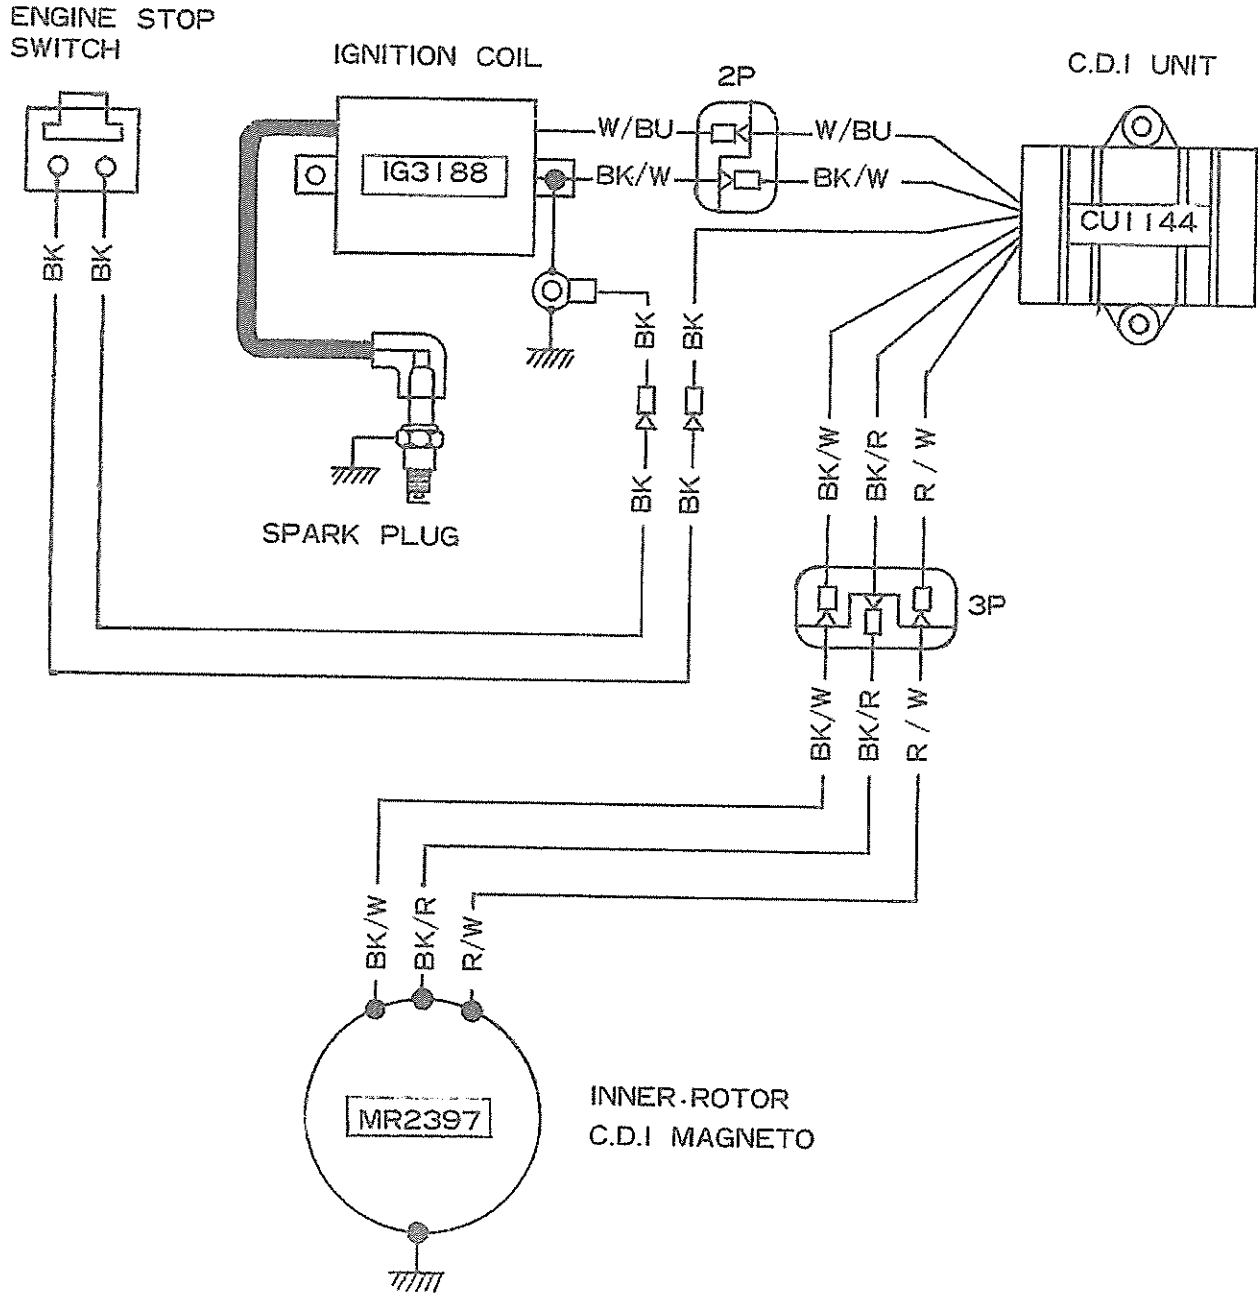

## VI. HODAKA 100 SUPER RAT MX WIRING DIAGRAM

- |      |   |                    |                |
|------|---|--------------------|----------------|
| BK   | : | Black              | (Stop wire)    |
| BK/W | : | Black/White stripe | (Ground wire)  |
| BK/R | : | Black/Red stripe   | (Exiting wire) |
| R/W  | : | Red/White stripe   | (Pulse wire)   |
| W/BU | : | White/Blue stripe  | (Primary wire) |